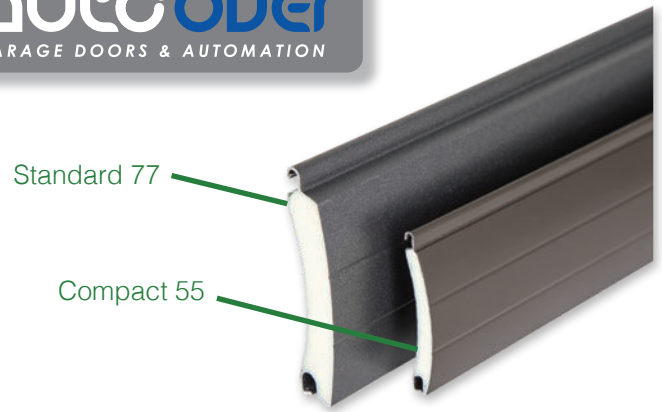

Insulated Roller Garage Doors

Auto Over, our very own Insulated Roller Garage Door range, is packed with smart technology making operation of your garage door an effortless pleasure. Durable and secure, choose from a range of colours to match your door perfectly to your home!

Neat and compact, Insulated Roller Garage Doors allow you to make the most of storage space inside your garage.

Box Options

1. 1 **Full Box**
   The full box option encloses the door roll for a very neat installation.
2. 2 **Half Box**
   The half box option helps prevent debris dropping onto the door roll.
3. 3 **No Box**
   Doors have the standard configuration of no roll box.