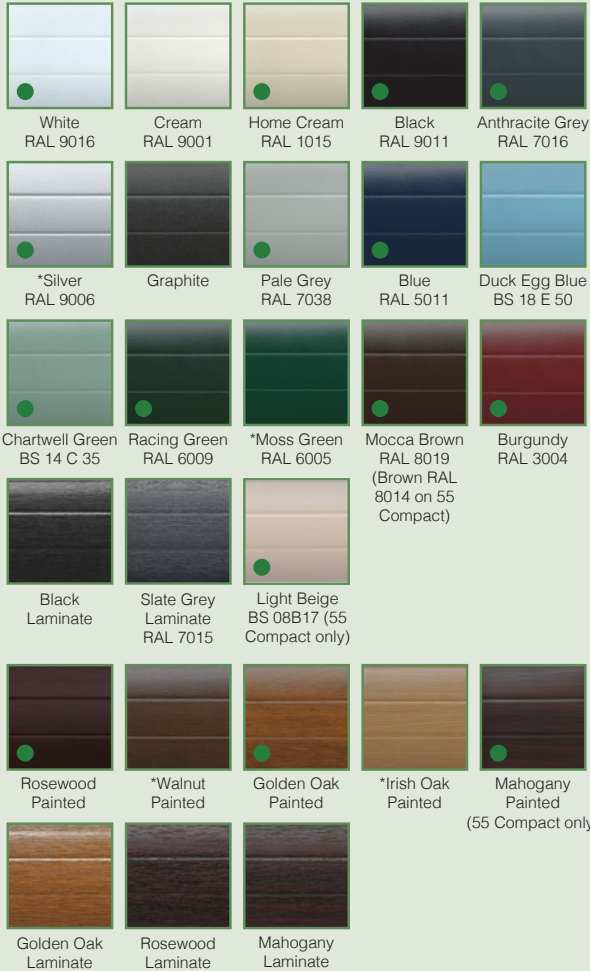

Colour Options

*Denotes non-stock colours - please contact our sales office
● Auto-Over 55 Compact Roller Garage Door colours