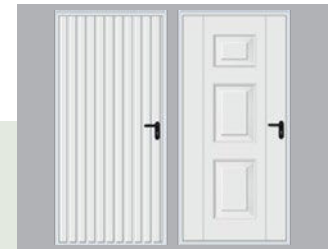

Certified Safety

Garage doors are tested and certified in accordance with legal safety requirements.

Door Automation

An affordable luxury, operate your garage door at the touch of a button via remote control.

Great Style Choices

Choose from a wide variety of styles and colours to match your door to your home.

Matching Side Doors

With matching side doors for almost every style, achieving harmony is easy.