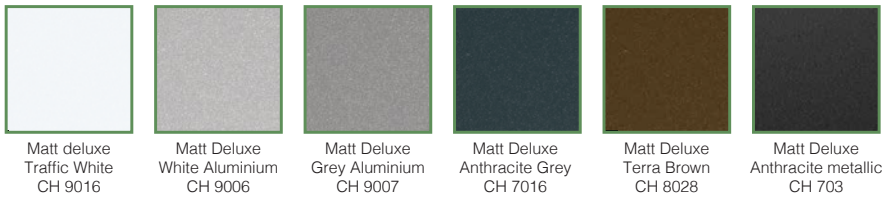

Planar Colours Matt Deluxe Timeless, sleek and smooth