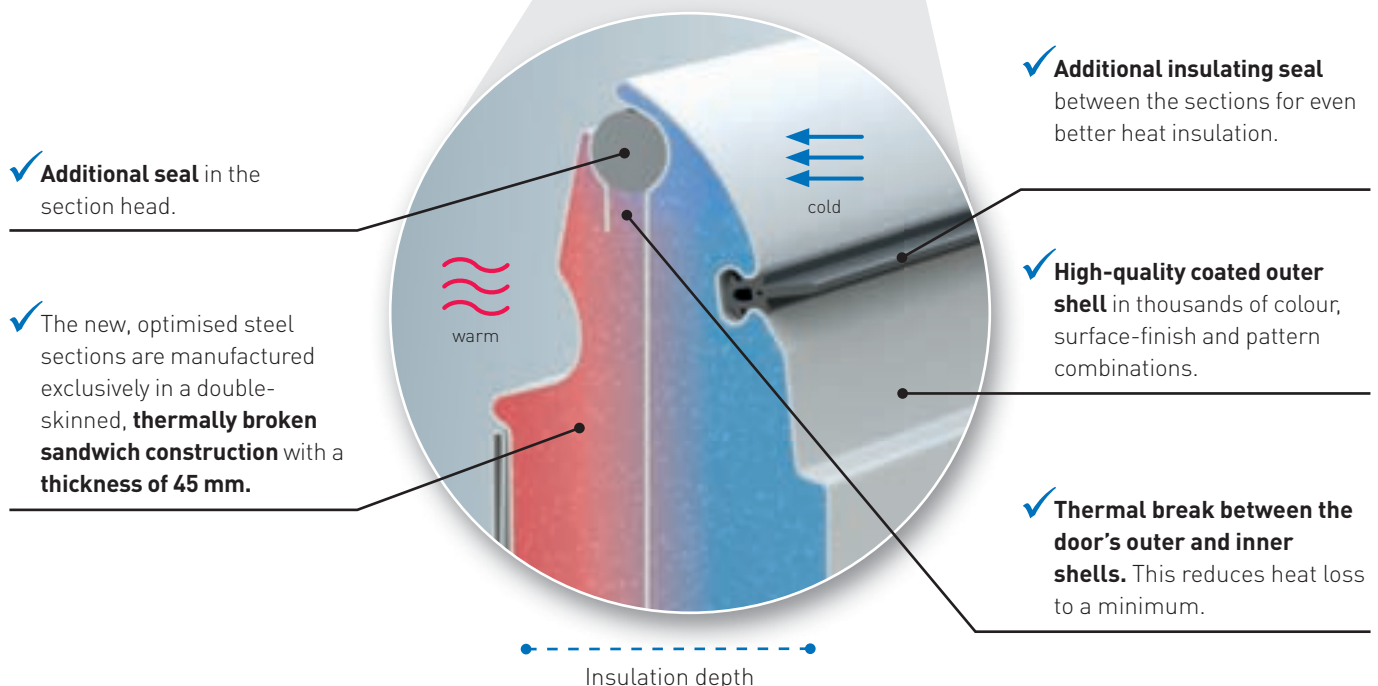

*With respect to door solutions with comparable section thicknesses.
Performance dependent on door pattern and size