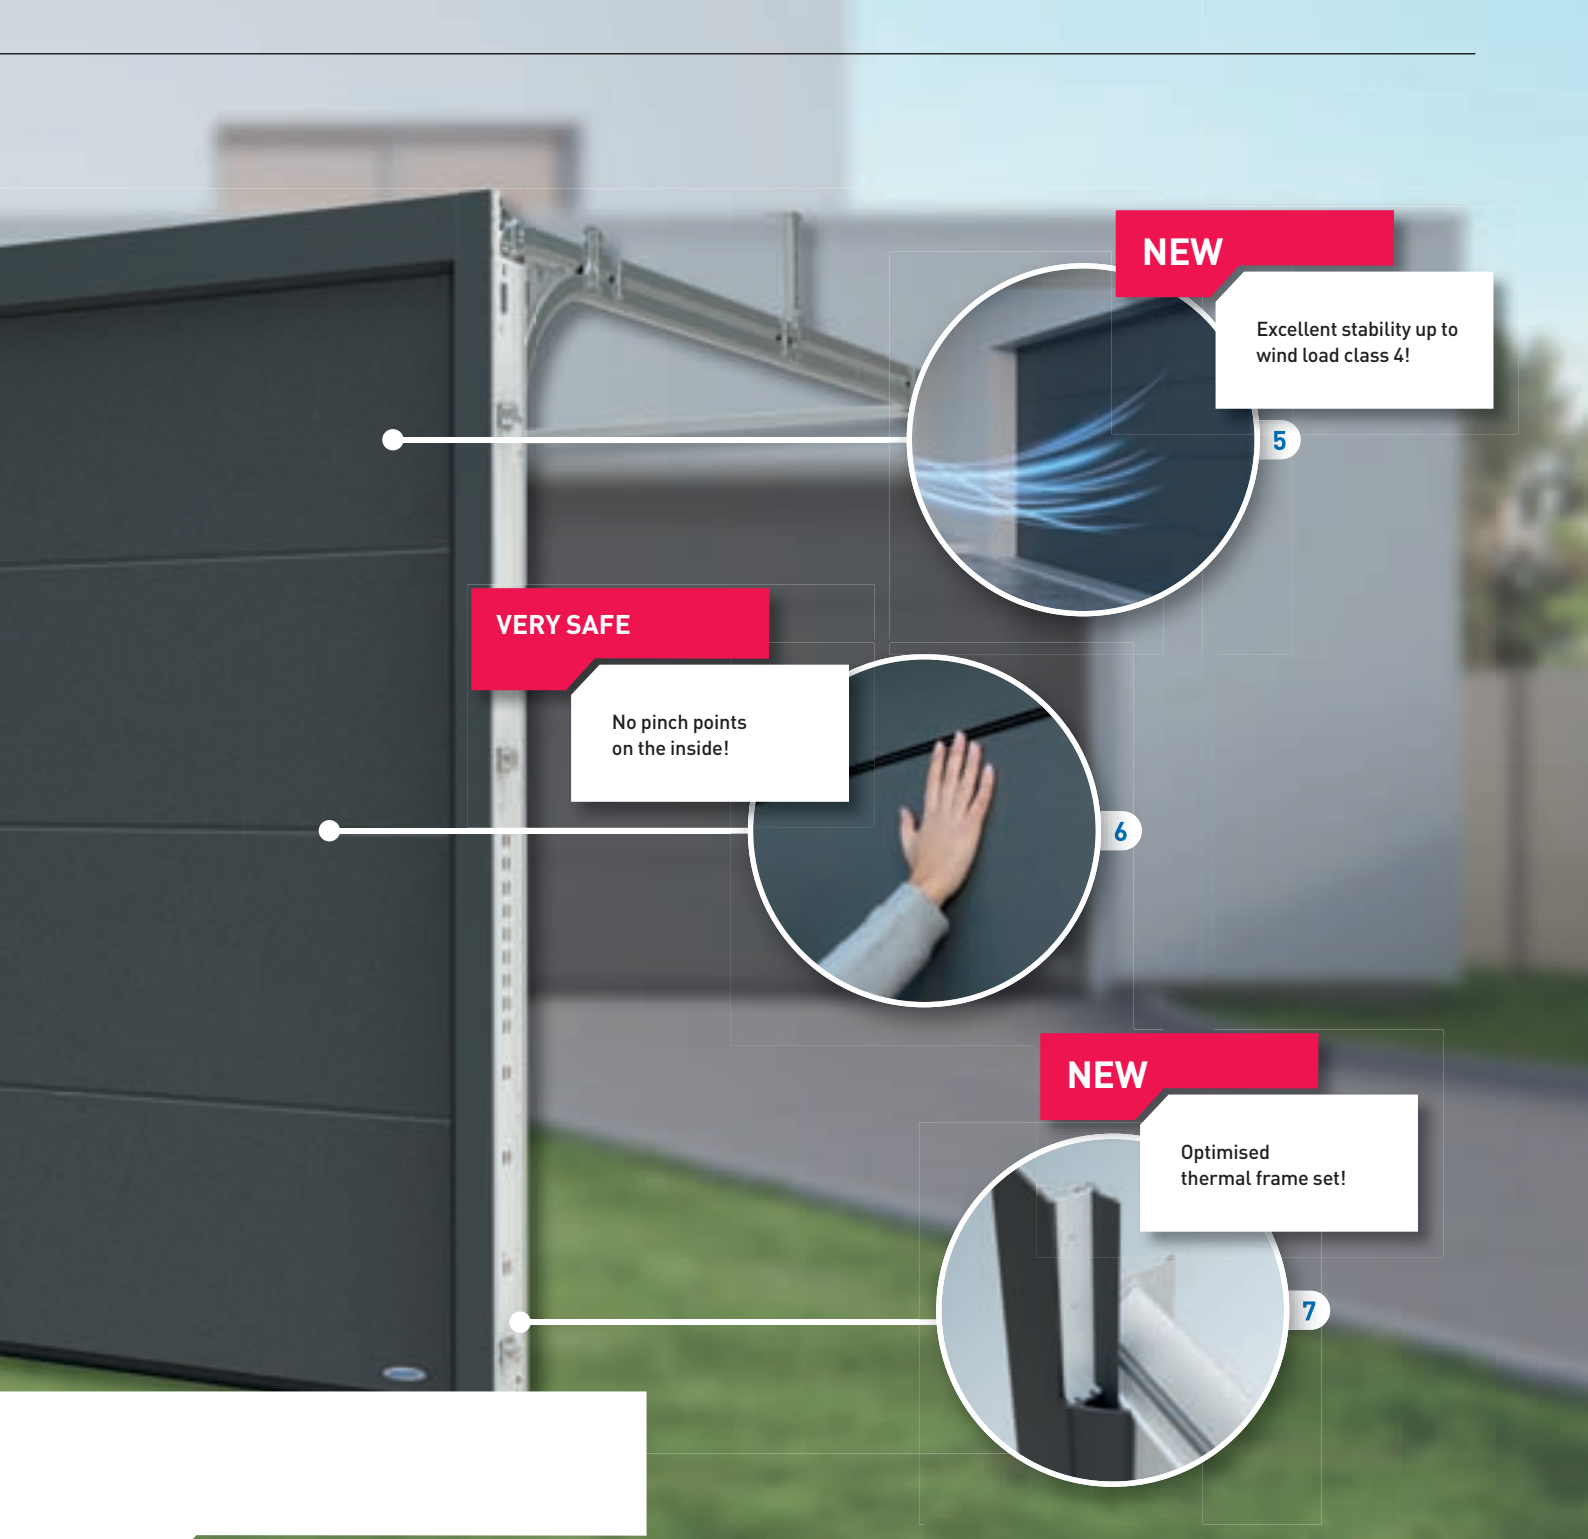

NEW

Excellent stability up to wind load class 4!

5

VERY SAFE

No pinch points on the inside!

6

NEW

Optimised thermal frame set!

7

5 New: quality that stands firm

What makes the Evolution premium sectional door so special is the top-quality materials, first-class workmanship and components that are perfectly matched to each other – all made in Germany, of course! The high manufacturing quality guarantees excellent stability that can withstand a wind load of up to class 4.

6 Anti-pinch protection inside and out

The special design of the sections and hinges prevents pinching on the door leaf from the out-set.

7 New: thermal door frame set in a new design

With thermal optimisation on three sides and double seals, the new, optimised thermal door frame set, available on request, improves thermal insulation by up to 15%* (when mounted behind the opening). This performance is dependent on the door pattern and size. So the new thermal door frame set actively contributes to optimising the performance of the entire building.