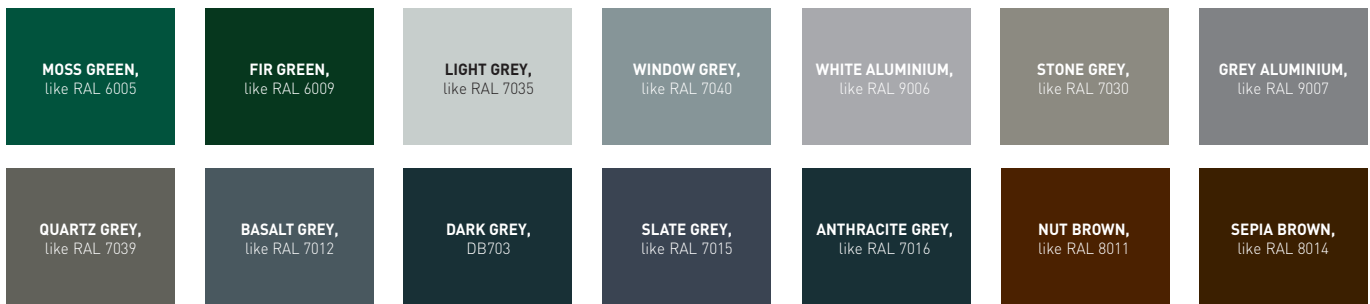

Door patterns

Door surfaces

Our ISO 45 Evolution premium sectional doors are available on request in a subtle wood-grain texture or with an elegantly smooth Noblesse surface that repels dust and moisture:

Most of our surfaces are top coated

SURFACES AND COLOURS FOR EVOLUTION PREMIUM SECTIONAL GARAGE DOORS

For further personalisation, you have a choice of 14 final paint coatings in the preferred col-ours, and almost all RAL colours.