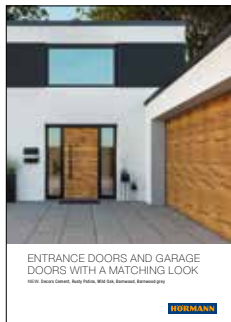

Matching garage doors and entrance doors

Aluminium entrance door ThermoSafe Decoral with matching Duragrain decors

MATCHING GARAGE DOORS AND ENTRANCE DOORS.

Is a particularly harmonious overall appearance important for your home? Then we have the perfect unit of garage door and entrance door for you here. Our LPU 42 sectional garage door with expressive L-ribbing and the ThermoSafe Decoral aluminium entrance doors in 18 door designs are available in five decors with a perfectly coordinated matching look. The garage door and entrance door fulfil sophisticated design preferences, both individually and in combination.

For further information, see the “Entrance doors and garage doors with a matching look” brochure.