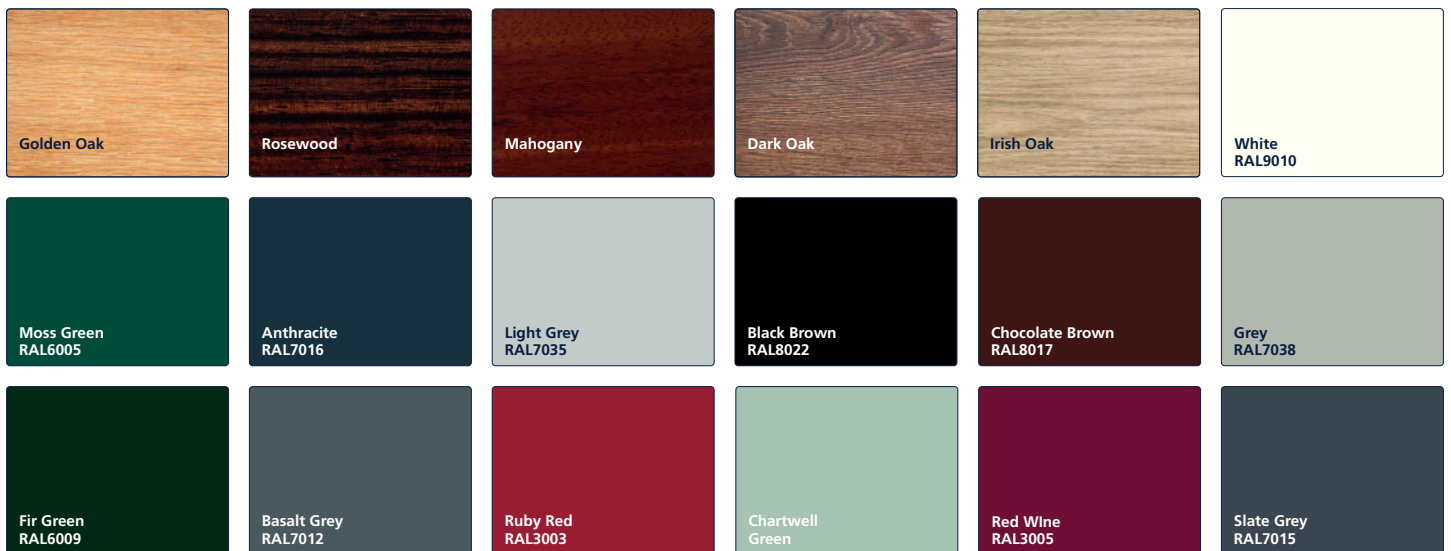

# Colour Finishes Available

## Standard Colours

## Wood Effect Foil Finished Range

**White** (RAL9010), **Brown** (RAL8019), **Anthracite** (RAL7016), and **Black** (RAL9005) colour surround options available with the above colour finishes.

UK Manufactured