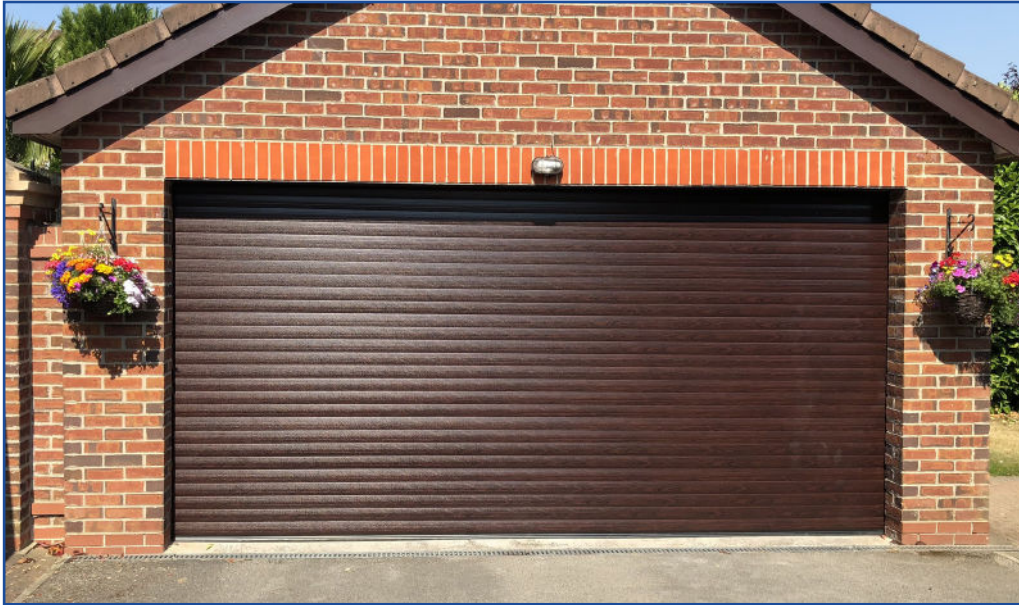

## 77mm Garage Door

- **Optical Safety Edge fitted as STANDARD**
- **Safety Brake fitted as STANDARD**
- **Guide Rollers fitted as STANDARD**
- **Heavy Duty Extruded Aluminium bottom rail fitted as STANDARD**
- **Supplied fully assembled with UKCA certification**

- 77mm Garage Door supplied fully assembled with a manual override crank handle.
- Up to a maximum width of 5000mm including guides and a maximum height of 3000mm, plus canopy.
- A fully fitted hardwired optical safety edge system c/w two pre-programmed transmitters.
- **EURODRIVE** manual override tubular motor with a high level of thermal protection.
- Fitted with a safety brake and dummy end.
- 300mm Canopy Backbox and end plates c/w fitted rollers.
- Pre-drilled (upon request) 75mm/89mm garage door guides.
- White, Brown, Anthracite and Black available surround options.
- Extensive colour range available (see over page).
- UKCA & CE Compliant.